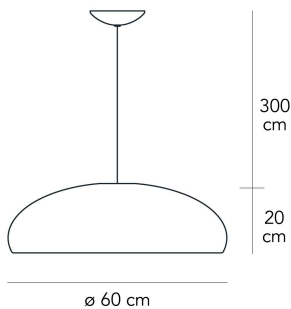

PANGEN

Historical Archive, 2012

This lampshade is a fluid, minimal dome shape, its lacquer finish and modern colors ensuring surprising lighting. Available in suspension and ceiling mounted versions.

Suspension lamp with direct and dimmable light. Top diffuser made of painted metal. Bottom diffuser made of opaline polycarbonate. Transparent power cable. Ceiling rose in chromed polycarbonate. Bulb not included.